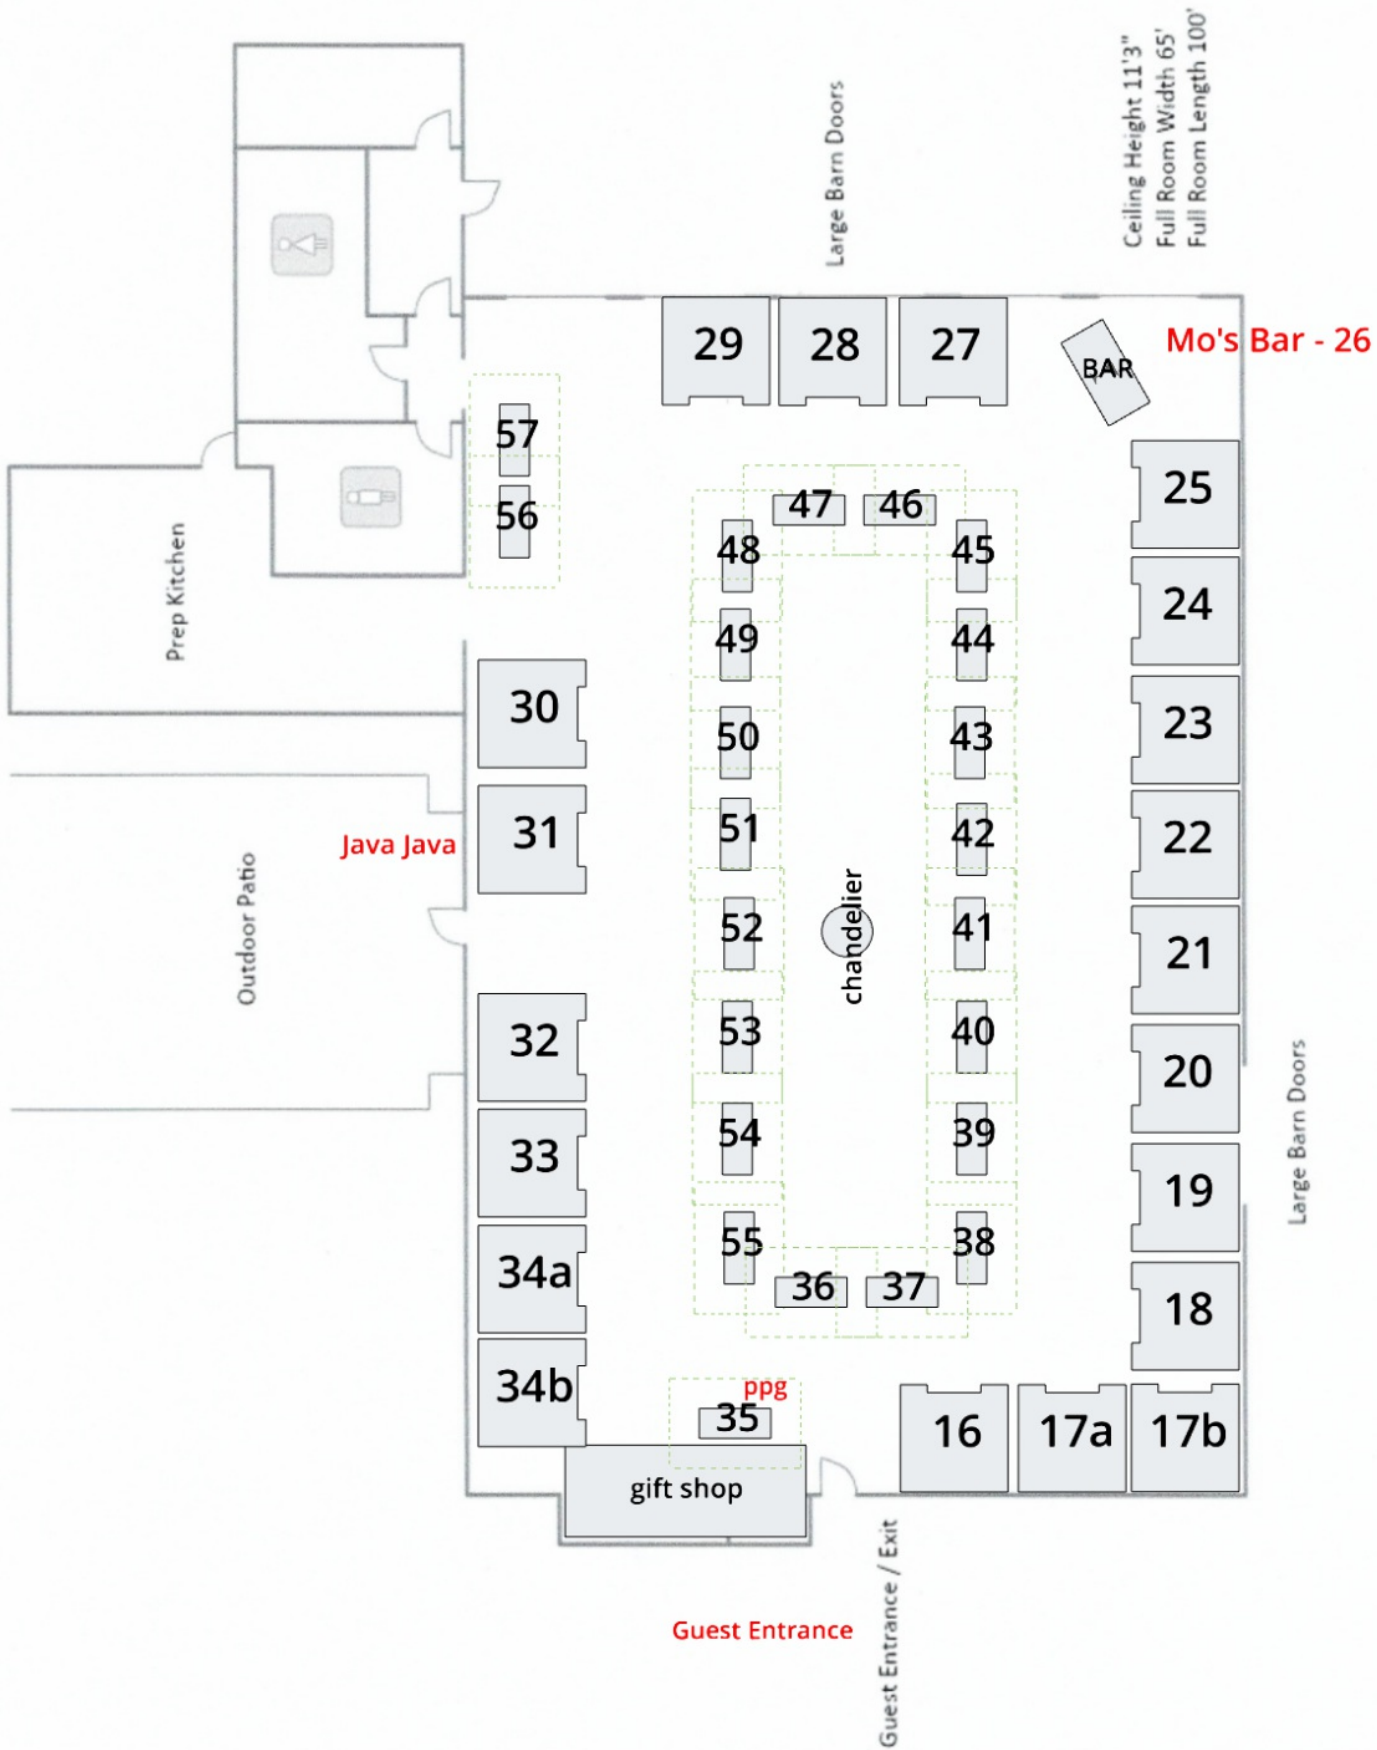

Guests exit to courtyard

Spot 6  
Gatsby Bar

PACKARD PROVING GROUNDS  
GATE LODGE GARAGE  
SCALE: 1" = 5 feet

5 FT.

19'

4 OUTLETS

COURTYARD WALL

OUTDOOR LIGHTING

BATH FEES  
OUTSIDE LIGHT  
GARAGE EAST  
GARAGE WEST  
TEMP LIGHTS  
RECEPT 1  
RECEPT 2  
RECEPT A  
RECEPT B

26'

LADIES ROOM

SINK

5 Feet

10 Feet